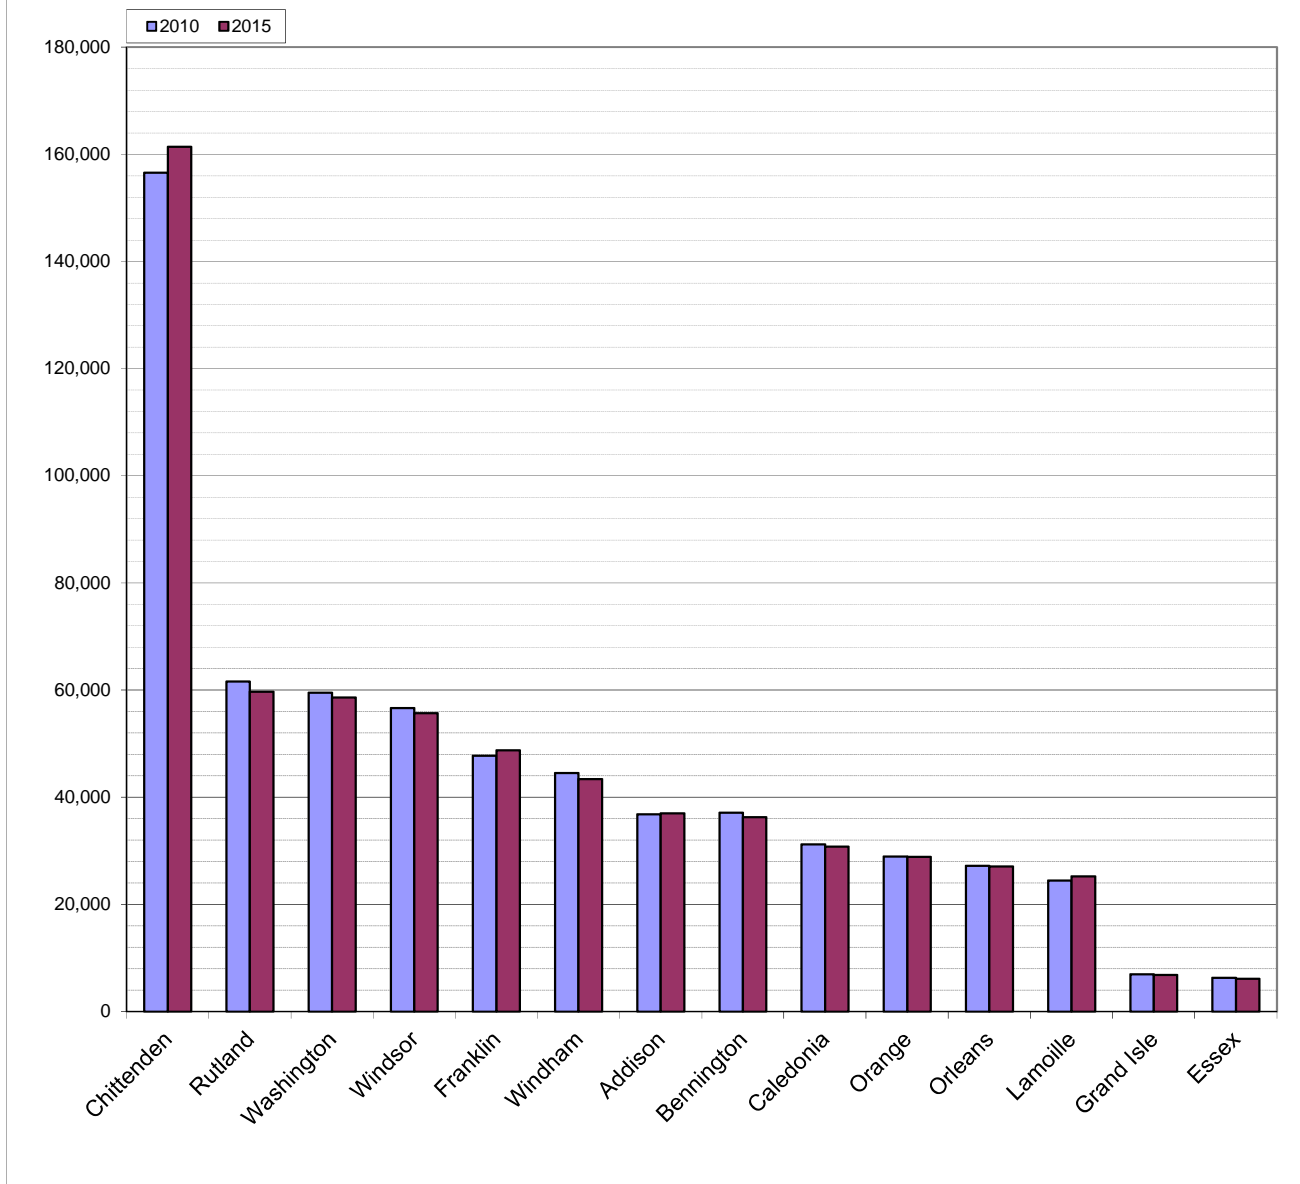

## Population of Vermont Counties 2010 Census Counts and 2015 Estimates

**Figure 1.**